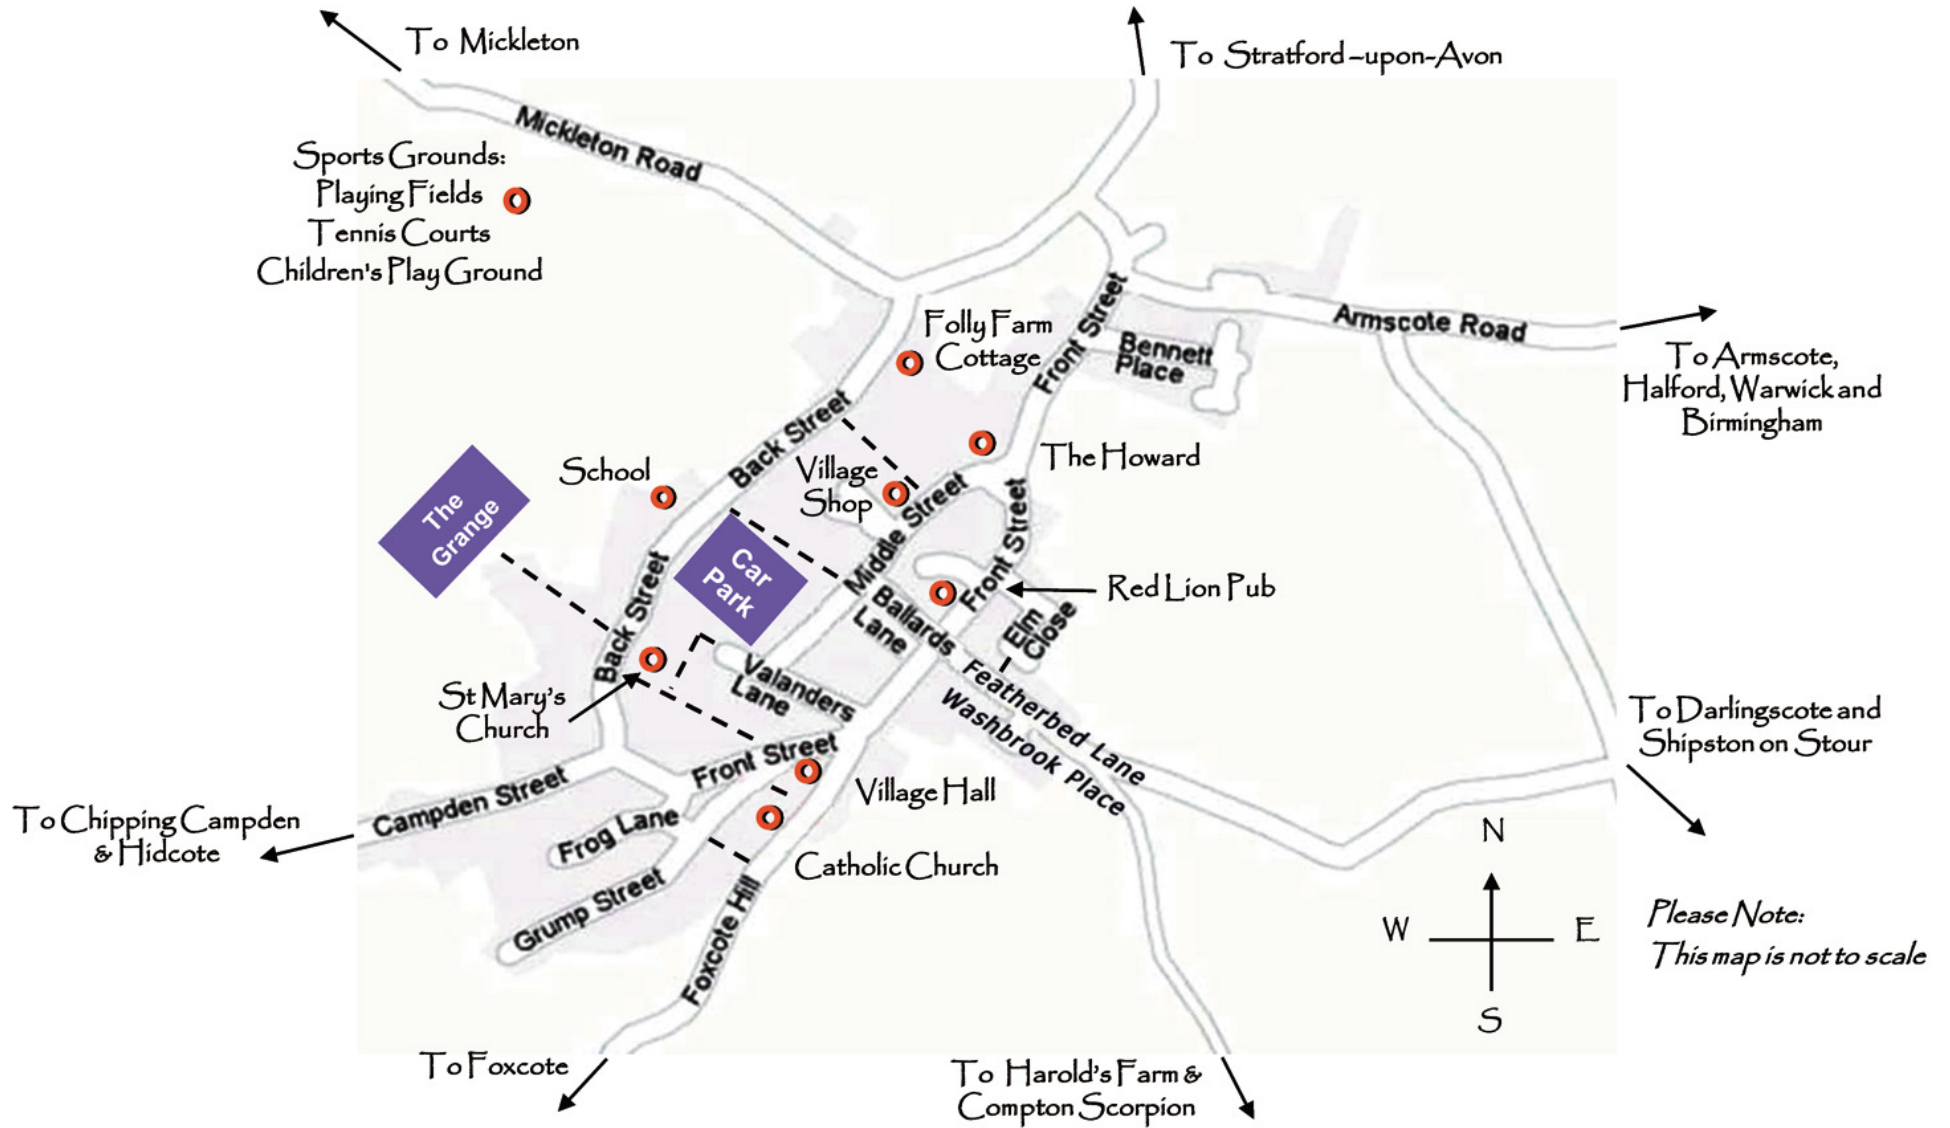

ILMINGTON

There are no street lights in Ilmington. Be sure to take a torch with you if you're walking in the Village after nightfall.